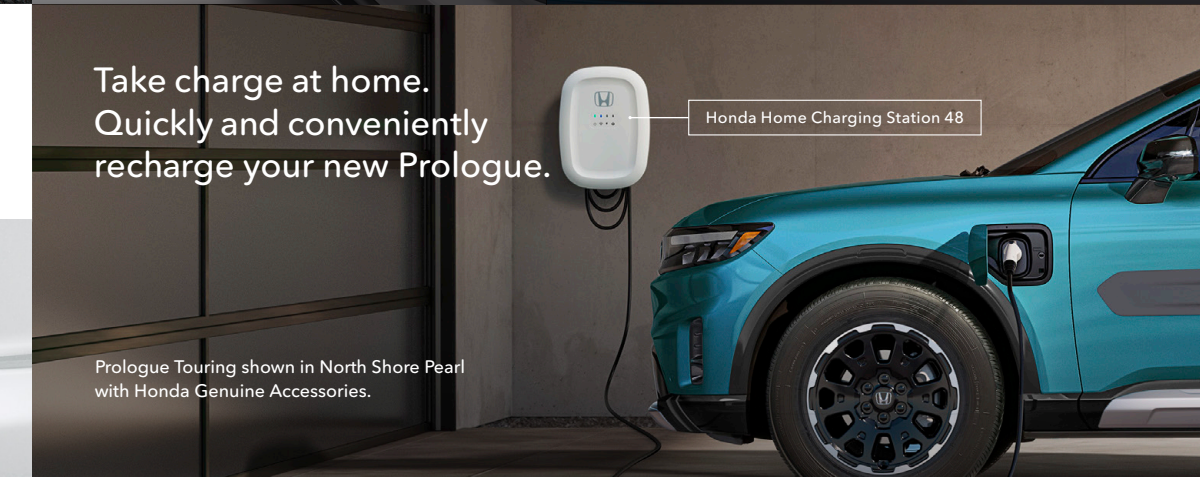

Honda Portable Charging Kit

Take charge at home. Quickly and conveniently recharge your new Prologue.

Honda Home Charging Station 48