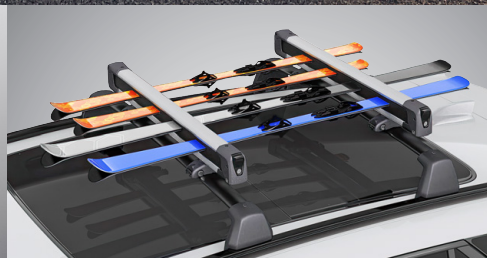

2025

PROLOGUE

Honda Genuine Accessories